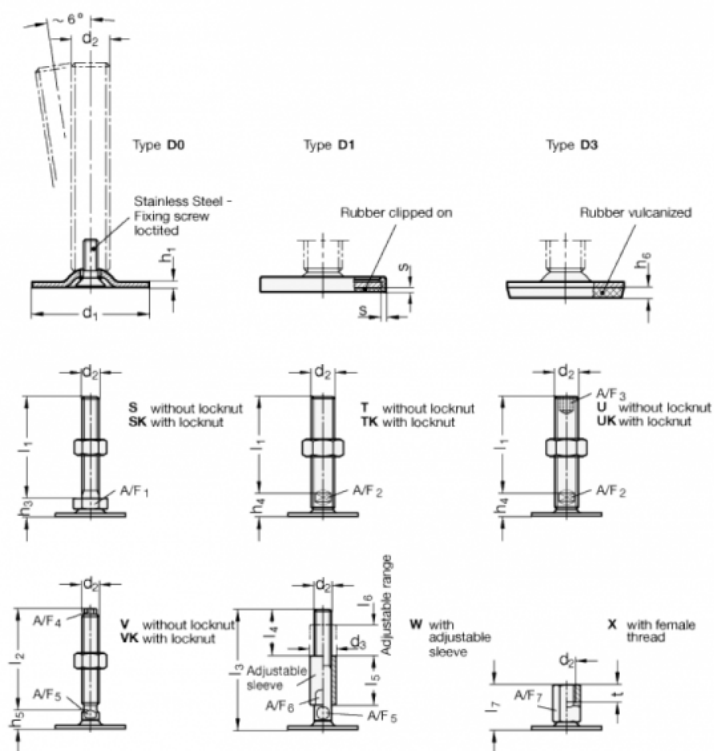

Article number: 204180M16100D0TK
 Description: E+G levelling foot
 GN 41-80-M16-100-D0-TK
 Note: TK With nut, Wrench flat at the bottom

Measures

A/F2 = 12
 d1 = 80
 d2 = M16
 h1 = 3
 h4 = 18
 h6 =
 l1 = 100
 s =